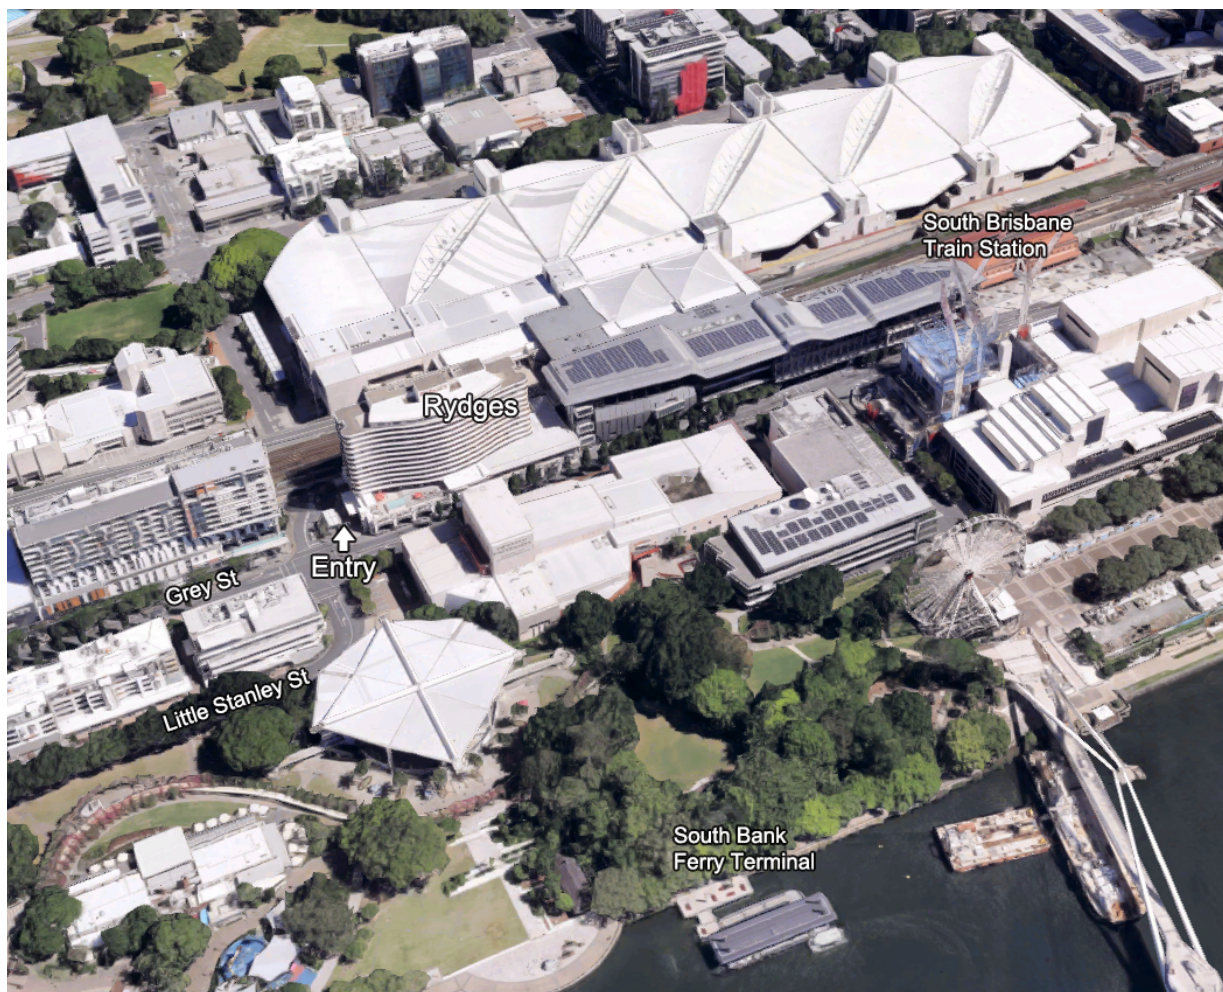

**RYDGES, SOUTHBANK
9 GLENELG STREET,
SOUTH BRISBANE
MONDAY 5 AUGUST**

TRADE AND MEDIA TASTING 1-4:30PM
PUBLIC TASTING 6PM-9PM

ENTRY

PLEASE BRING YOUR TICKET FOR ENTRY

KEY CONTACTS

RYDGES HOTEL EVENTS TEAM:
MATINA KENTROTES,
+61 (07) 3364 0826

TASTE CHAMPAGNE:
SHARRON TURGEON,
SHARRON@WINEPRESS.COM.AU

+61 (0) 402 600 065

CAR PARK

RYDGES PARKING- VALET PARKING
9 GLENELG STREET, SOUTH BRISBANE
$55 PER CAR, PER DAY

SOUTHPOINT CAR PARK
40 TRIBUNE STREET, SOUTH BRISBANE
$30 PER CAR, PER DAY

TRAIN

THE CLOSEST STATION IS SOUTH BRISBANE STATION. WHEN YOU EXIT THE STATION YOU WILL BE FACING THE QUEENSLAND PERFORMING ARTS COMPLEX. TURN RIGHT ONTO GREY STREET – THE HOTEL IS 300 METRES UP THE STREET ON THE SAME SIDE AS THE STATION.